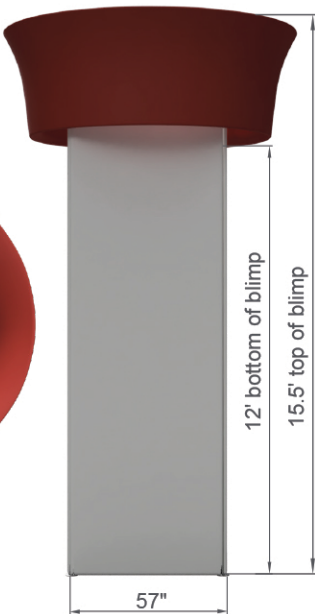

WAVELINE® SQUARE TOWER-BST42

Frame		Frame		Frame		Frame		Shipping Case		
③③	4	④②	1	BTT10	1				NYLON BAG	
③	8	④④	1	BFP42	6					
③⑤	16	②⑤	4	CABLE	1.5	-	3pt.	1		
①②	8	⑤⑥	4							
④⑥	4	①①②°	4							
NO.	Quantity	Confirm	NO.	Quantity	Confirm	NO.	Quantity	Confirm	NO.	Confirm