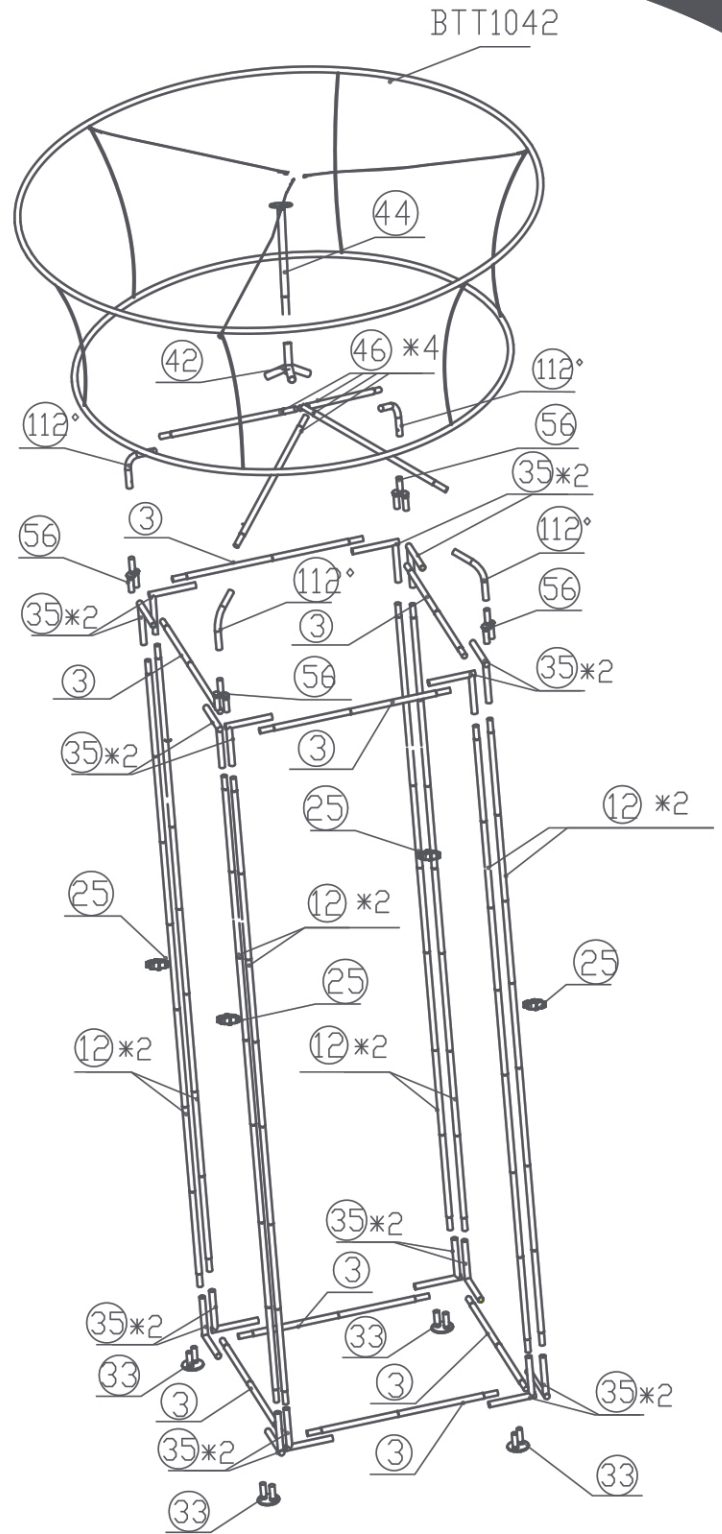

WAVELINE® SQUARE TOWER-BST42

Frame		Frame		Frame		Frame		Shipping Case		
③③	4	④②	1	BTT10	1				NYLON BAG	
③	8	④④	1	BFP42	6					
③⑤	16	②⑤	4	CABLE	1.5	-	3pt.	1		
①②	8	⑤⑥	4							
④⑥	4	①①②°	4							
NO.	Quantity	Confirm	NO.	Quantity	Confirm	NO.	Quantity	Confirm	NO.	Confirm